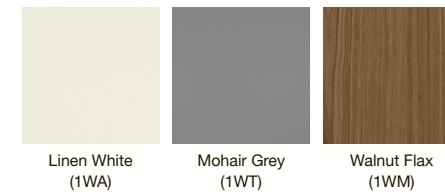

Jute®

Linen White (1WA)

Mohair Grey (1WT)

Walnut Flax (1WM)