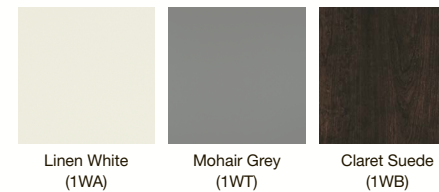

### Poplin® and Damask®

Linen White (1WA)

Mohair Grey (1WT)

Claret Suede (1WB)