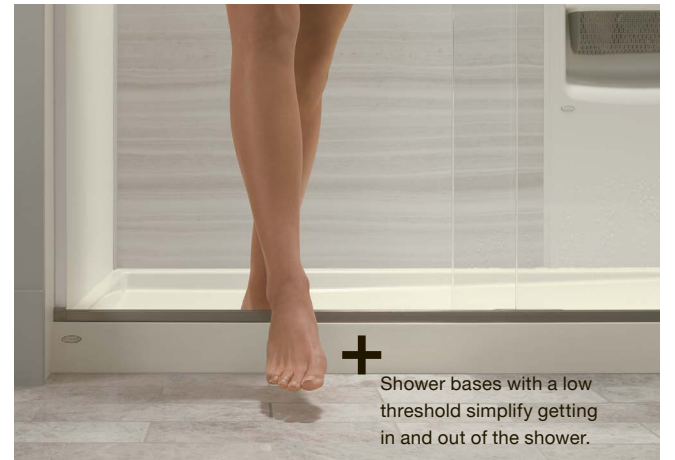

SoundTile® speakers can stand alone or be combined with DTV+™ digital shower system to stream music into your shower.

Slidebars let you adjust the height of the handshower for people of all statures.

Shower bases with a low threshold simplify getting in and out of the shower.