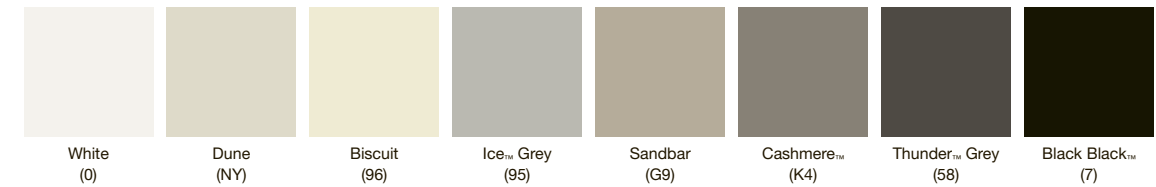

Enameled Cast Iron

KOHLER® enameled cast iron is made in part with recycled material, comes in an array of rich, gorgeous colors, and has a Lifetime Limited Warranty. For warranty details, visit KOHLER.com/Warranty.