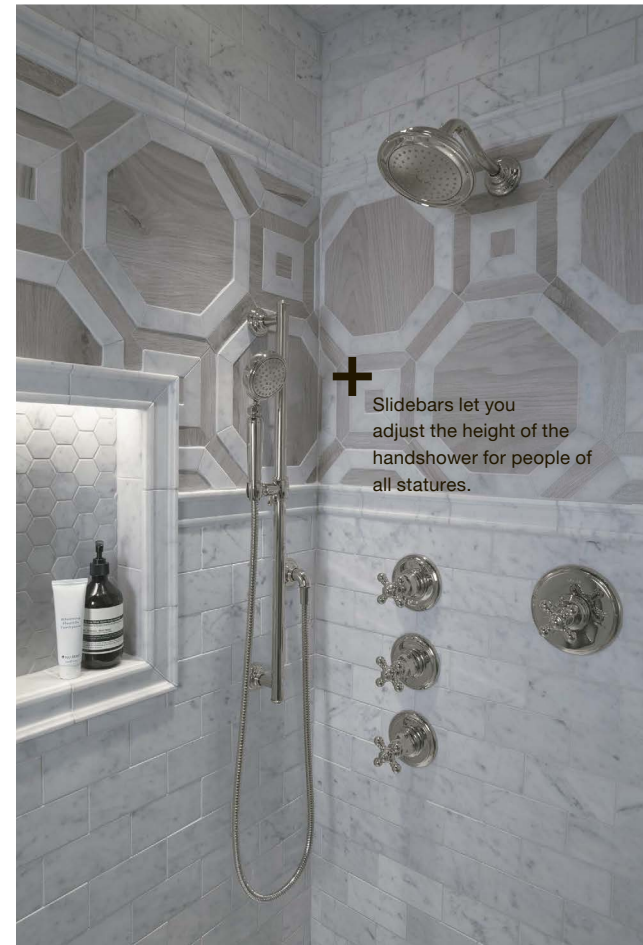

Slidebars let you adjust the height of the handshower for people of all statures.