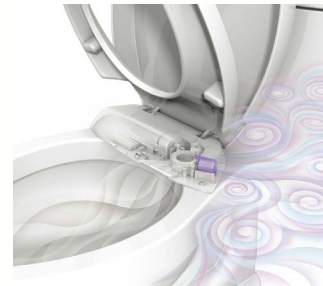

Purefresh®

A carbon filter, intuitive fan, and scent pack located in the seat's hinge neutralize bathroom odors while filling your room with a light, fresh scent.