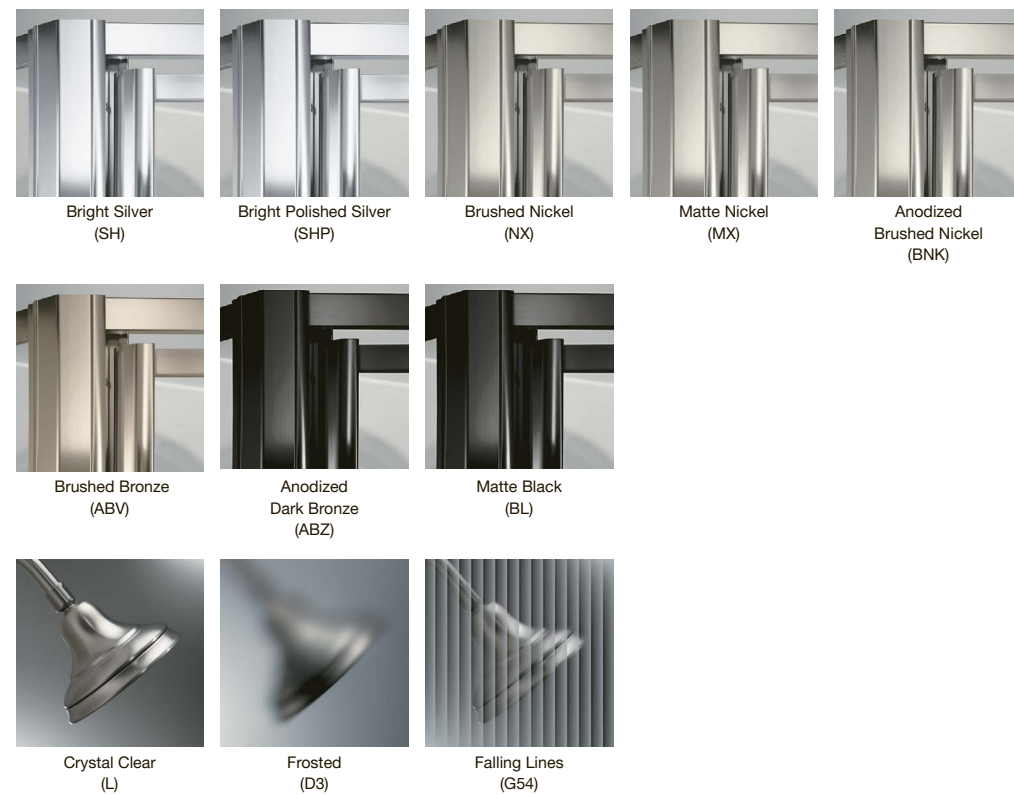

Showering Colors & Finishes

Name	White (0)	Dune (NY)	Biscuit (96)	Ice Grey (95)	Thunder Grey (68)	Black Black (7)
Shower Bases						
Archer	•	•	•	•	•	•
Ballast	•					
Bellwether	•	•	•			
Groove	•	•	•			
Memoirs	•	•	•		•	•
Purist	•	•	•		•	•
Rely	•	•	•			
Salient	•	•	•	•	•	•
Tresham	•	•	•			
Shower Stalls						
Freewill	•					
Sonata	•		•			

SHOWER DOOR FINISHES & GLASS PATTERNS

Lighting Features & Finishes

Name	Sconce	Adjustable Sconce	Swinging/Pivoting Sconces	Sliding Sconce	Lacemaker Sconce	Pendant	Adjustable Pendant	Linear Chandelier	Adjustable Chandelier	Chandelier	Flush-Mount\Flush-Mount LED	Semi-Flush LED	Polished Chrome (CP\CPL)	Vibrant Polished Nickel (SN\SNL)	Vibrant Brushed Nickel (BN\BNL)	Moderne Brushed Gold (BGL)	Vibrant Brushed Bronze (BV)	Valiant Nickel (VNL)	Oil-Rubbed Bronze (OBZ\BZL)	Matte Black (BLL)	Matte White (WHL)
Collection																					
Artifacts	•	•				•	•	•	•	•			•	•	•	•	•		•		
Bancroft	•												•	•	•				•		
Components	•				•					•			•	•		•				•	
Damask	•				•	•	•	•	•	•			•	•		•			•		
Devonshire	•												•		•				•		
Forté	•												•		•						
Margaux	•												•	•	•		•				
Memoirs	•												•	•	•	•			•		
Modern Farm			•	•	•	•		•			•		•			•		•			•
Purist	•												•	•	•	•	•				
Simpalo						•					•	•	•	•		•				•