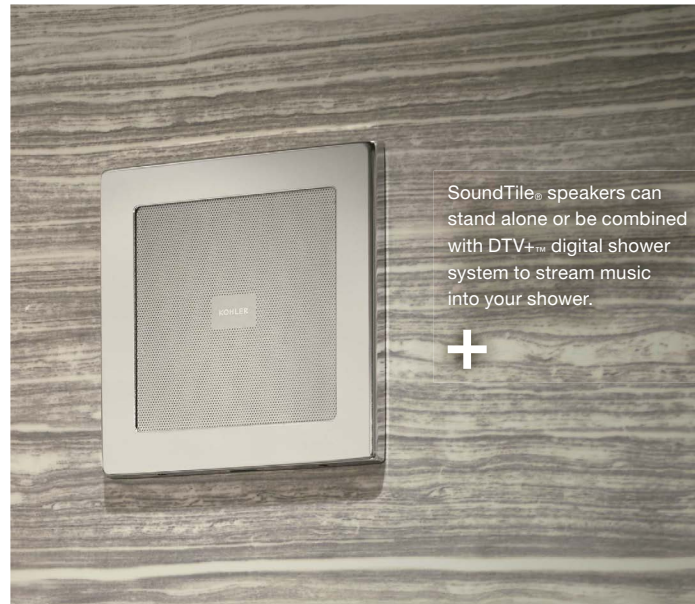

SoundTile® speakers can stand alone or be combined with DTV+™ digital shower system to stream music into your shower.