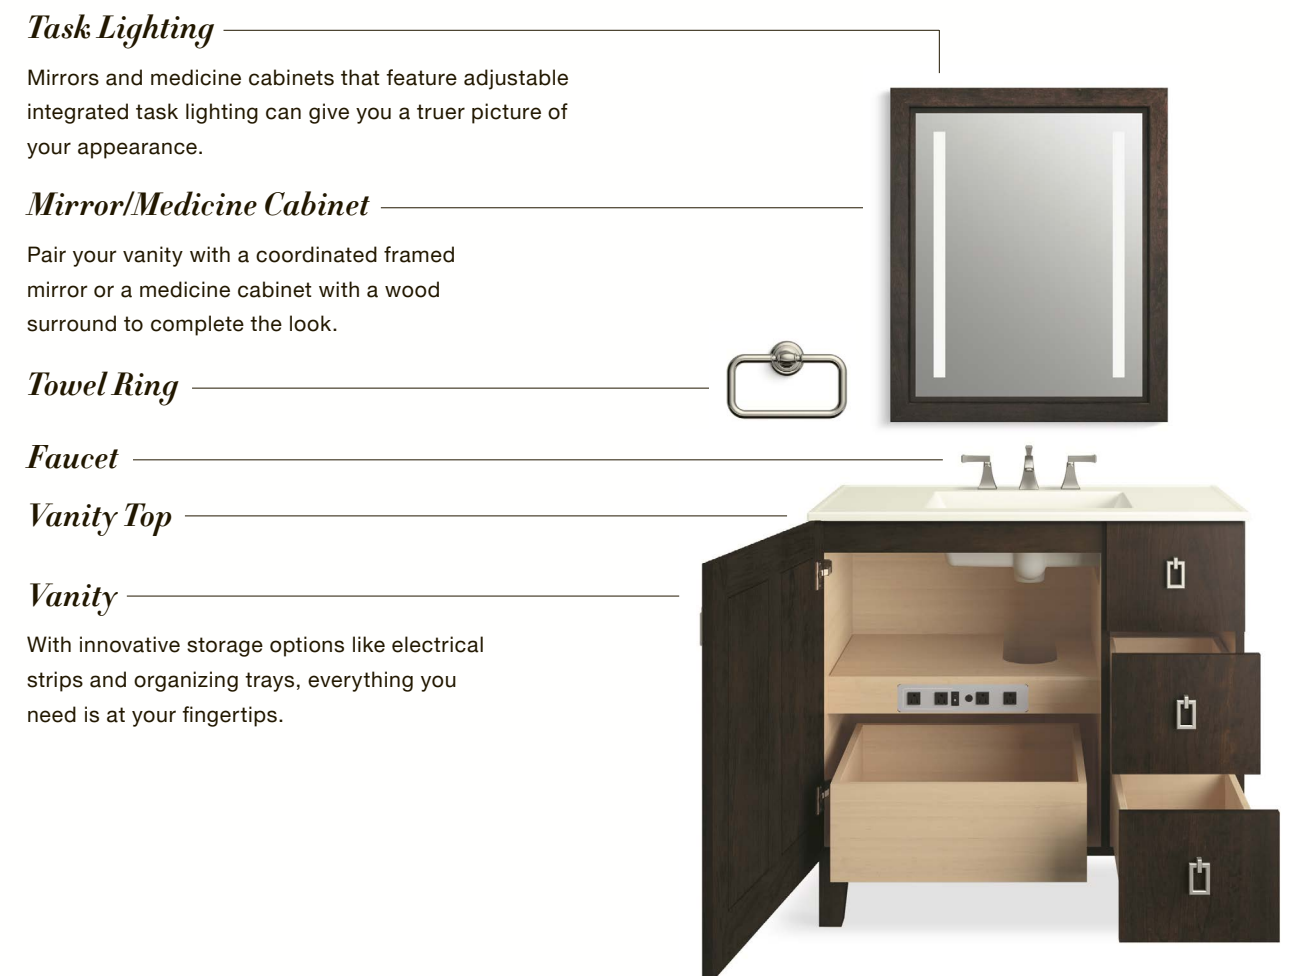

VANITY-CENTRIC

Going with a vanity makes the most sense when designing your primary styling space or one that is shared by multiple people. Ample storage and organization options simplify and elevate both your morning and evening rituals.

View vanities beginning on page 113.