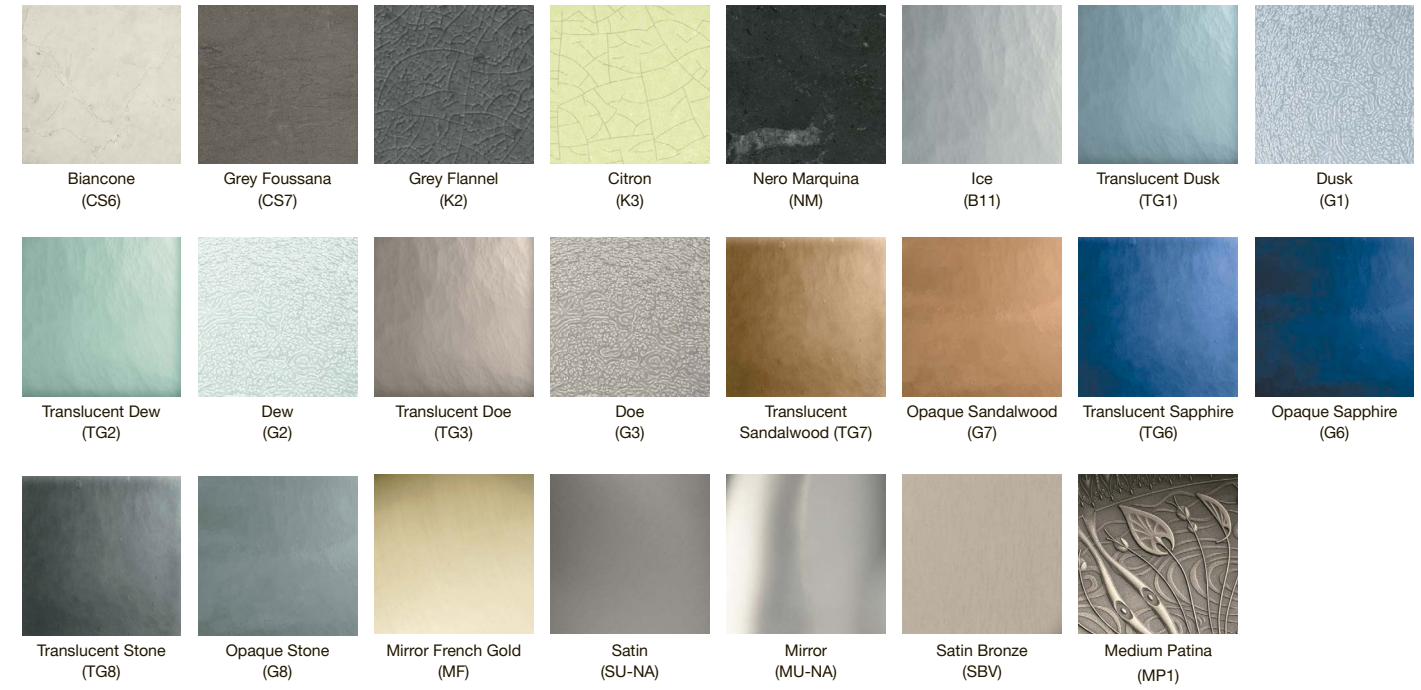

### COLORS

FIXTURE COLORS

BRONZE, MARBLE & GLASS COLORS, & FINISHES

FURNITURE FINISHES

FAUCET FINISHES

MEMOIRS® CONSOLE TABLE LEG FINISHES

LIGHTING FINISHES