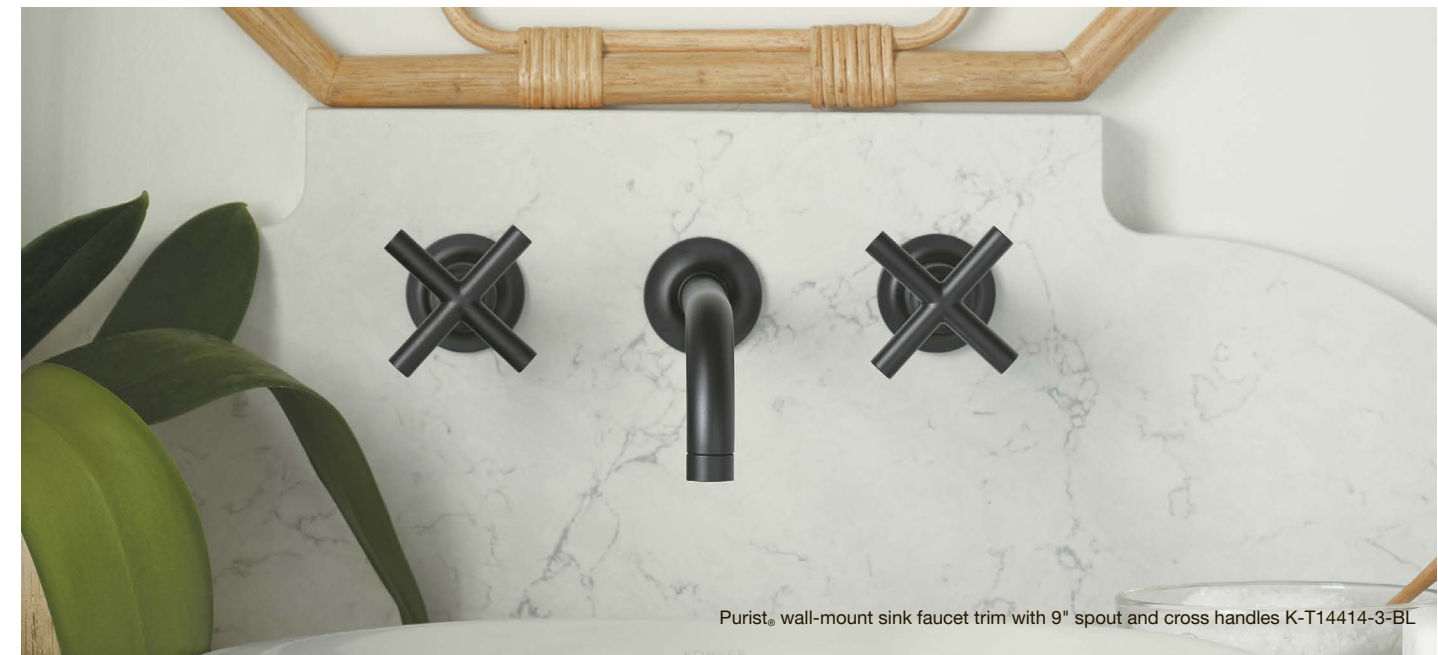

PURIST®

24" DOUBLE TOWEL BAR
K-14375

HOTELIER
K-14381

GLASS SHELF
K-14440

WALL-MOUNT SINK FAUCET TRIM WITH 6" SPOUT AND LEVER HANDLES
K-T14413-4
(Requires valve)

WALL-MOUNT SINK FAUCET TRIM WITH 6" SPOUT AND CROSS HANDLES
K-T144130-3
(Requires valve)