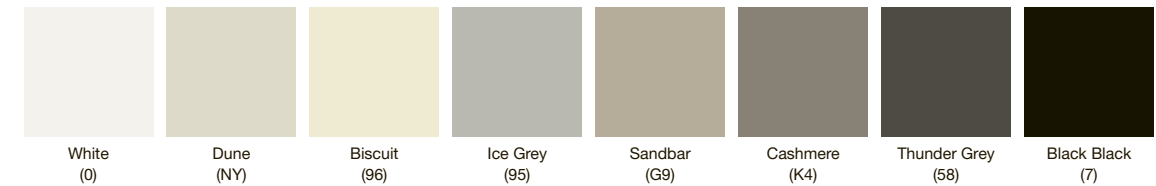

Dimensional Colors

Shadows Collection Colors