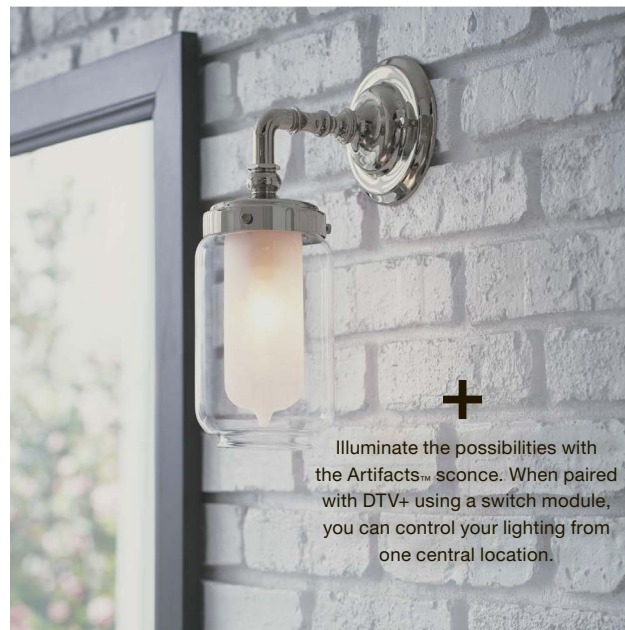

Illuminate the possibilities with the Artifacts™ sconce. When paired with DTV+ using a switch module, you can control your lighting from one central location.

See yourself in a whole new light, and make daily grooming tasks easier than ever. Verdera® lighted mirrors with dimmable task lighting deliver an optimal lighting experience for your bathroom.