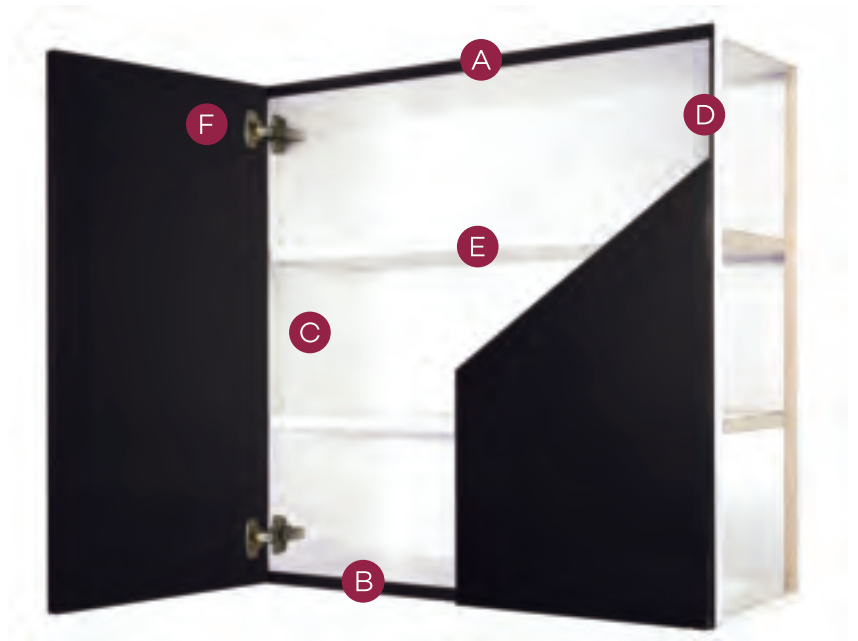

BRILLIANT DOOR COLLECTION STANDARD CABINET CONSTRUCTION

- **A** ¾" top panel is white laminated furniture board. Front edge has coordinated edge banding to reflect exterior front finish
- **B** ¾" bottom panel is white laminated furniture board. Front edge has coordinated edge banding to reflect exterior front finish
- **C** White laminated cabinet interior (interior options are available)
- **D** ¾" end panel is white laminated furniture board. Front edge has coordinated edge banding to reflect exterior front finish (panel options are available)

- **E** ¾" full depth adjustable shelves are white laminated furniture board (interior color options are available)
- **F** 6-way adjustable concealed soft close hinges
- **G** ¾" x 4" front rail composed of laminated furniture board. Front edge has coordinated edge banding to reflect exterior front finish
- **H** ¾" x 4" stretcher rail composed of laminated furniture board
- **I** Deluxe Metal Drawer (drawer options are available). Full extension undermount drawer slides featuring Soft Close
- **J** ¾" x 4" unfinished furniture board toe kick (matching base toe space cover available)