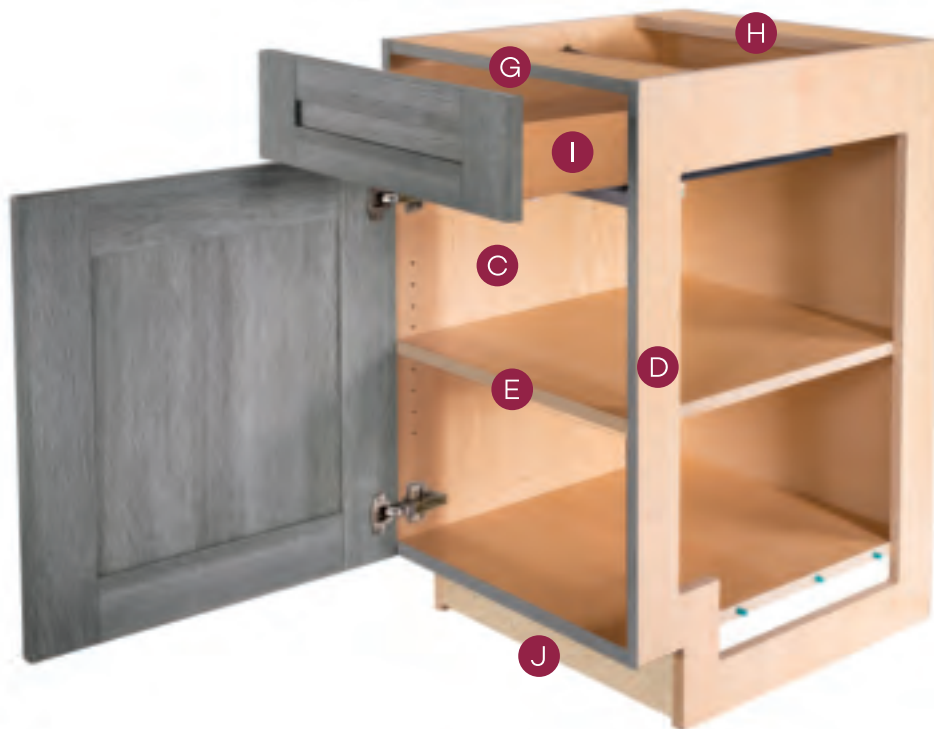

REGAL DOOR COLLECTION STANDARD CABINET CONSTRUCTION

- **A** 3/4" top panel is natural maple laminated furniture board. Front edge has coordinated edge banding to reflect exterior front finish
- **B** 3/4" bottom panel is natural maple laminated furniture board. Front edge has coordinated edge banding to reflect exterior front finish
- **C** Natural maple laminated cabinet interior (interior options are available)
- **D** 3/4" end panel is natural maple laminated furniture board. Front edge has coordinated edge banding to reflect exterior front finish (panel options are available)

- **E** 3/4" full depth adjustable shelves are natural maple laminated furniture board (interior color options are available)
- **F** 6-way adjustable concealed soft close hinges
- **G** 3/4" x 4" front rail composed of laminated furniture board. Front edge has coordinated edge banding to reflect exterior front finish
- **H** 3/4" x 4" stretcher rail composed of laminated furniture board
- **I** 5/8" solid hardwood drawer sides (drawer options are available). Full extension undermount drawer slides featuring Soft Close
- **J** 3/4" x 4" unfinished furniture board toe kick (matching base toe space cover available)

APC - ALL PLYWOOD CONSTRUCTION

Plywood is 3/4" thick.

- Cabinet interior and exterior is natural maple standard
  - Specify finished ends for all exposed ends
  - All end panels will be vertical grain
- Cabinet will have coordinated front edge banded to reflect exterior (front) finish