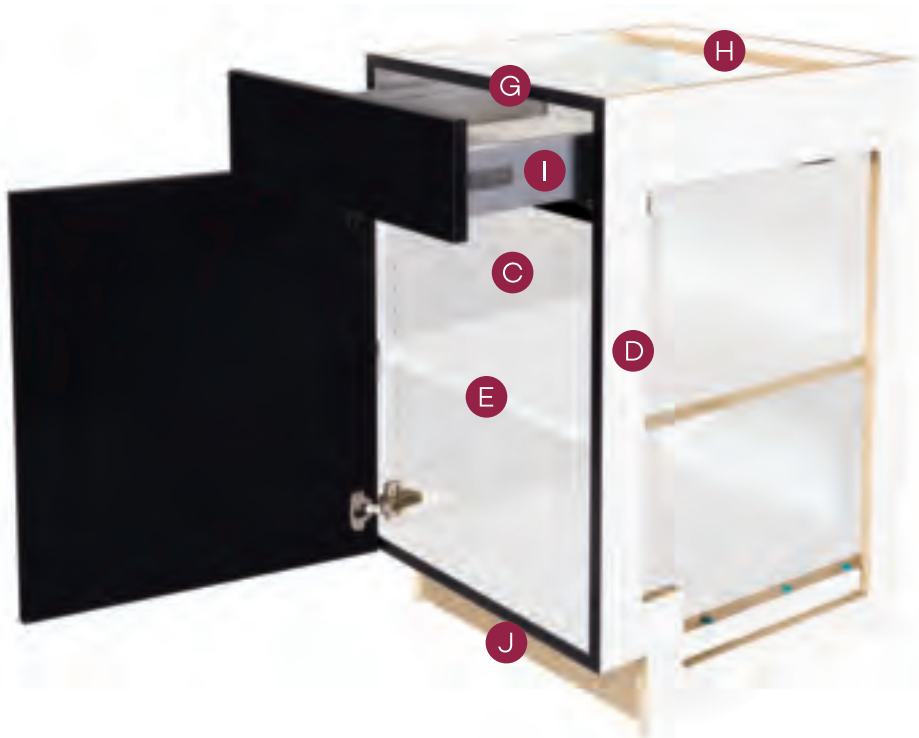

BRILLIANT DOOR COLLECTION STANDARD CABINET CONSTRUCTION

- **A** ¾" top panel is white laminated furniture board. Front edge has coordinated edge banding to reflect exterior front finish
- **B** ¾" bottom panel is white laminated furniture board. Front edge has coordinated edge banding to reflect exterior front finish
- **C** White laminated cabinet interior (interior options are available)
- **D** ¾" end panel is white laminated furniture board. Front edge has coordinated edge banding to reflect exterior front finish (panel options are available)

- **E** ¾" full depth adjustable shelves are white laminated furniture board (interior color options are available)
- **F** 6-way adjustable concealed soft close hinges
- **G** ¾" x 4" front rail composed of laminated furniture board. Front edge has coordinated edge banding to reflect exterior front finish
- **H** ¾" x 4" stretcher rail composed of laminated furniture board
- **I** Deluxe Metal Drawer (drawer options are available). Full extension undermount drawer slides featuring Soft Close
- **J** ¾" x 4" unfinished furniture board toe kick (matching base toe space cover available)