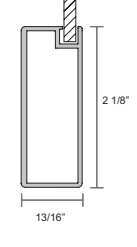

METAL DOOR COLLECTION

These metal door frames can be combined with many of the insert options available, allowing you to create boundless cabinetry styles.

STERLING

Serenity and Vista profiles are exclusively available with Mirror or tempered Backpainted Glass, creating stunning cabinetry that will intrigue everyone.