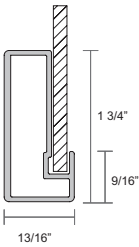

METAL DOOR COLLECTION

These metal door frames can be combined with many of the insert options available, allowing you to create boundless cabinetry styles.

FRESNO

Serenity and Vista profiles are exclusively available with Mirror or tempered Backpainted Glass, creating stunning cabinetry that will intrigue everyone.