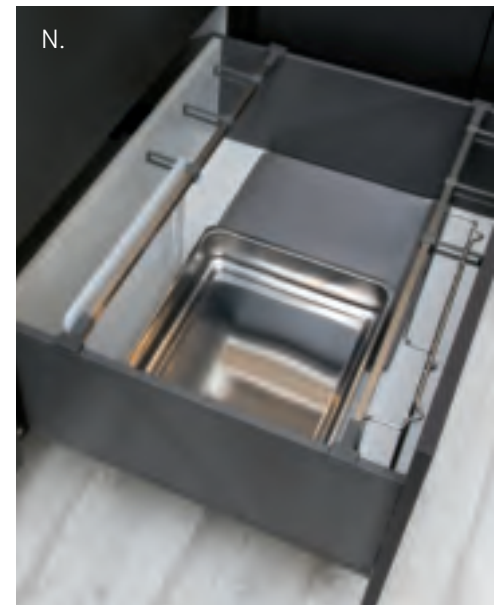

- A. Base Spice Rack Cabinet
- B. Wall Cabinet with Coplanar Doors
- C. Wall Peninsula Cabinet
- D. Motion Activated Wastebasket Cabinet
- E. You Draw It Butler's Pantry
- F. Touch to Open Wall Double Vertical Hinge Cabinet
- G. Superior Sliding Shelves with Soft Close
- H. Superior Wide and Narrow Utensil Inserts
- I. Superior Cross Dividers
- J. Superior Flatware Organizer
- K. Superior Plate Holders
- L. Superior Deep Drawer Divider with Adapter Plate
- M. Superior Deep Drawer Cross Rail with Connectors and Dividers
- N. Superior Deep Drawer Cross Rail with Connectors and Dividers
- O. Pull Out Towel Bar and Deluxe Under Sink Caddy
- P. Superior Spice Tray Inserts