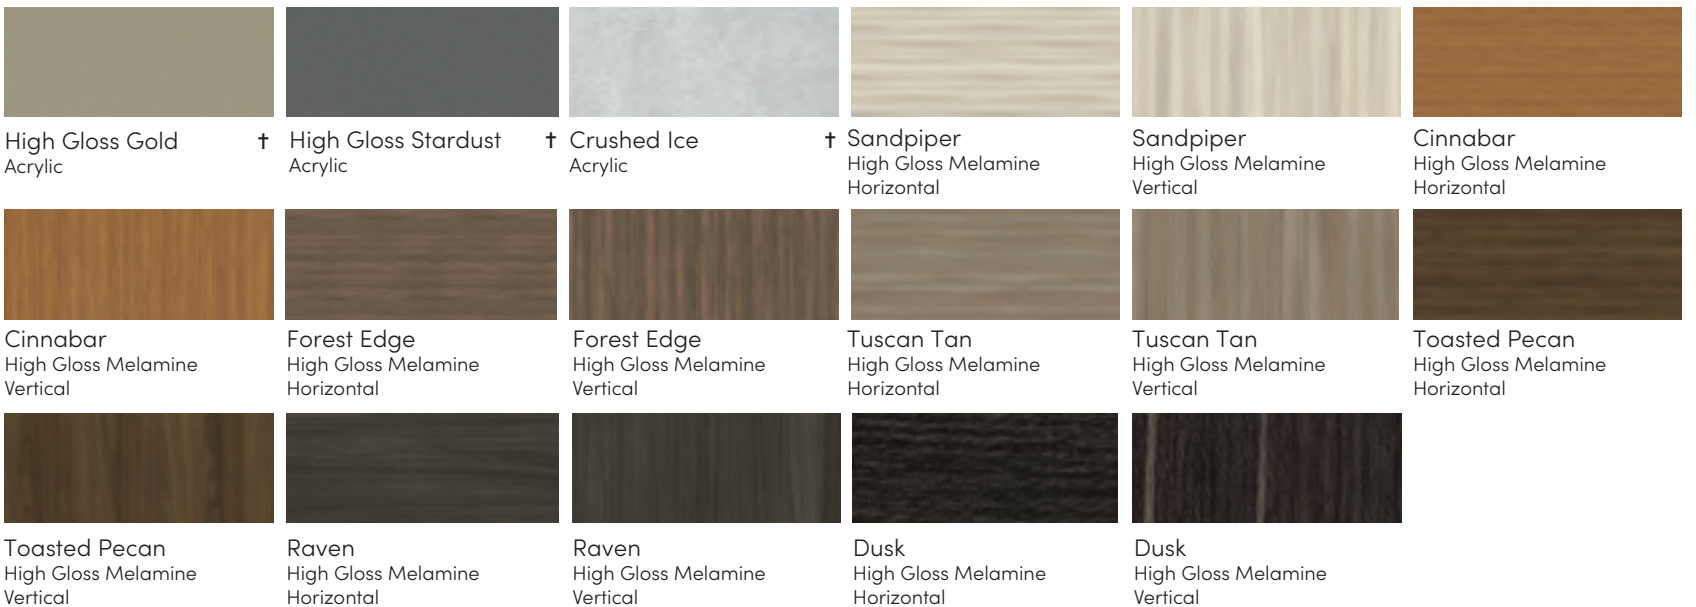

Specialty Colors

Drawer Front Options:
SDF = Slab Drawer Front
HGDF = Horizontal Grain Drawer Front