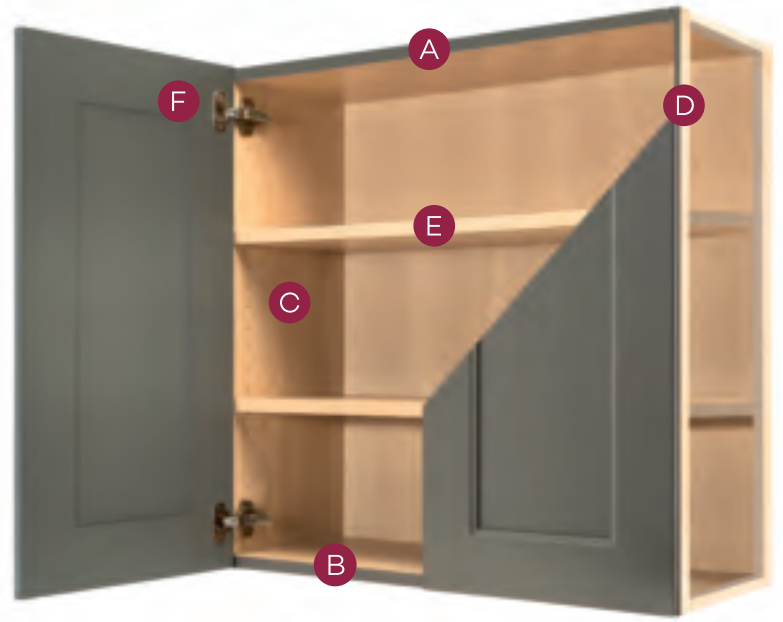

WELLCORE MDF DOOR COLLECTION STANDARD CABINET CONSTRUCTION

- **A** 3/4" top panel is natural maple laminated furniture board. Front edge has coordinated edge banding to reflect exterior front finish
- **B** 3/4" bottom panel is natural maple laminated furniture board. Front edge has coordinated edge banding to reflect exterior front finish
- **C** Natural maple laminated cabinet interior (interior color options are available)
- **D** 3/4" end panel in natural maple laminated furniture board. Front edge has coordinated edge banding to reflect exterior front finish (panel options are available)

- **E** 3/4" full depth adjustable shelves are natural maple laminated furniture board (interior color options are available)
- **F** 6-way adjustable concealed soft close hinges
- **G** 3/4" x 4" front rail composed of laminated furniture board. Front edge has coordinated edge banding to reflect exterior front finish
- **H** 3/4" x 4" stretcher rail composed of laminated furniture board
- **I** 5/8" solid hardwood drawer sides (drawer options are available). Full extension undermount drawer slides featuring Soft Close
- **J** 3/4" x 4" unfinished furniture board toe kick (matching base toe space cover available)