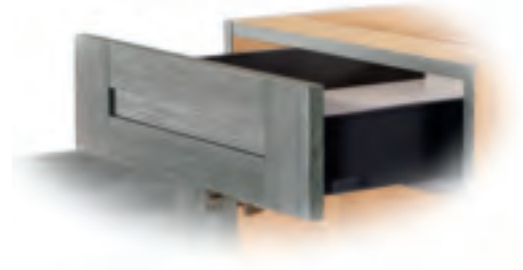

Superior Metal Drawer

- Straight 1/2" thick gray metal drawer box
- Drawer bottom and back will be 5/8" melamine
- Drawer bottom and back matches the chosen interior color
- Full extension soft close undermount drawer slides