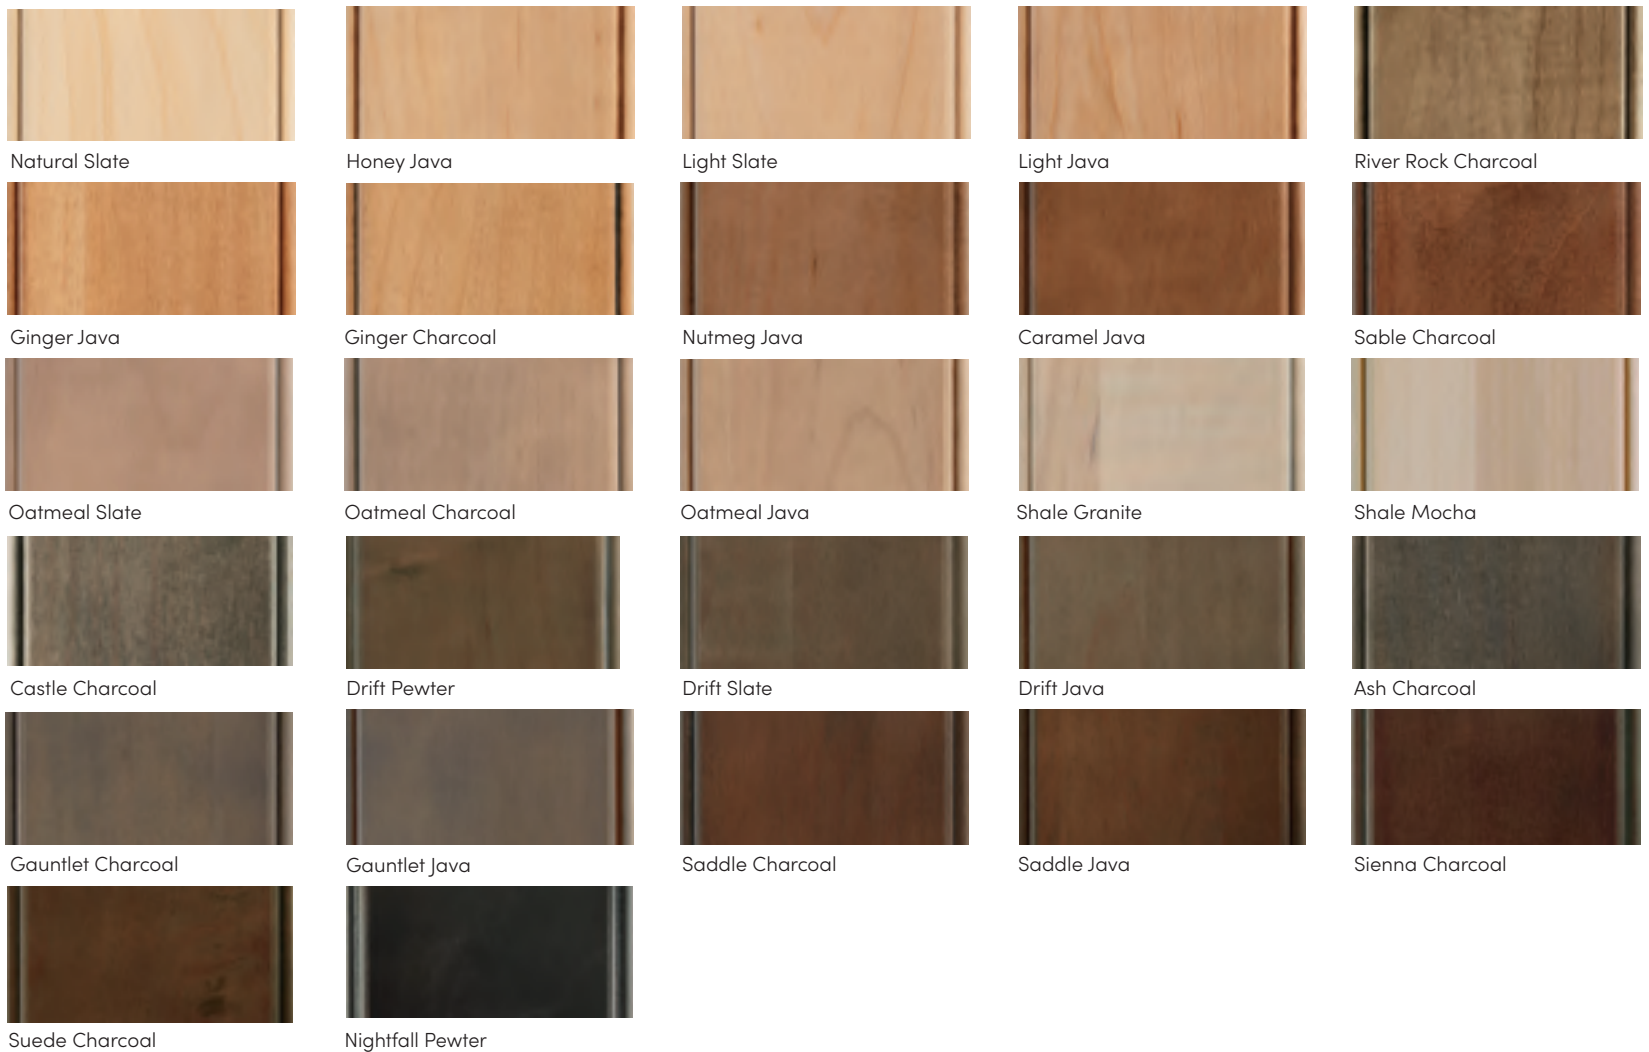

## Finish Techniques

The Finish Techniques may not be displayed in wood species on these pages.

Heirloom

Vintage

Antique

Olde World

Base Cabinets and Island:

**MILAN**

Wood Door Collection  
Cherry Medium

Wall Cabinets:

**STERLING**

Metal Door Collection  
Natural Aluminum  
with Reeded Glass

## Stains

## Stains with Glazes