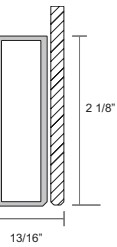

METAL DOOR COLLECTION

These metal door frames can be combined with many of the insert options available, allowing you to create boundless cabinetry styles.

VISTA

Serenity and Vista profiles are exclusively available with Mirror or tempered Backpainted Glass, creating stunning cabinetry that will intrigue everyone.