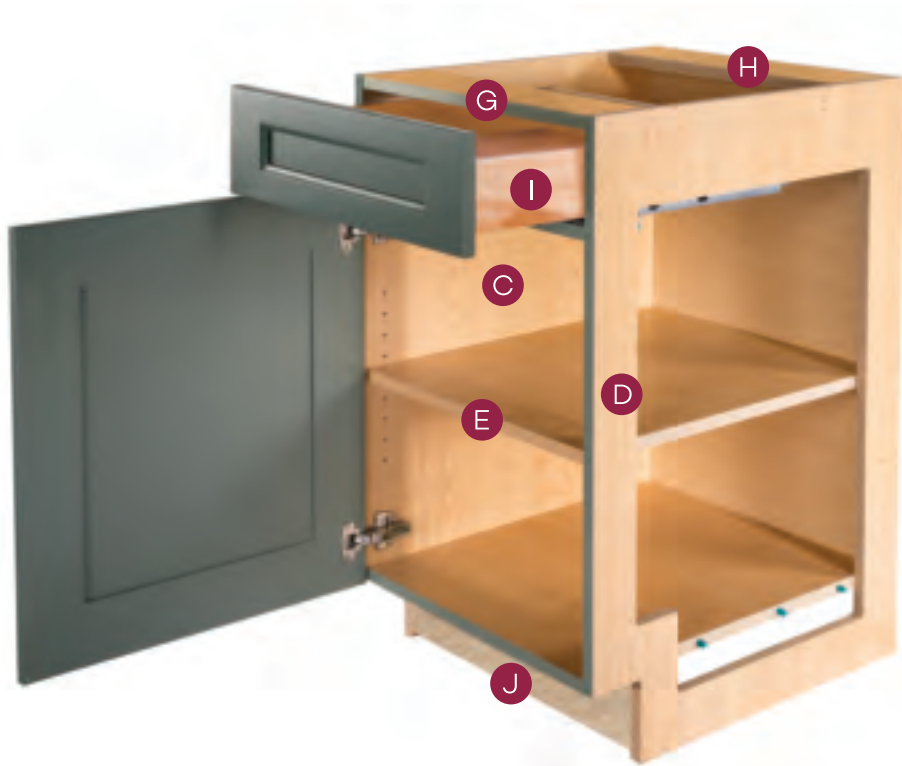

WELLCORE MDF DOOR COLLECTION STANDARD CABINET CONSTRUCTION

- **A** 3/4" top panel is natural maple laminated furniture board. Front edge has coordinated edge banding to reflect exterior front finish
- **B** 3/4" bottom panel is natural maple laminated furniture board. Front edge has coordinated edge banding to reflect exterior front finish
- **C** Natural maple laminated cabinet interior (interior color options are available)
- **D** 3/4" end panel in natural maple laminated furniture board. Front edge has coordinated edge banding to reflect exterior front finish (panel options are available)

- **E** 3/4" full depth adjustable shelves are natural maple laminated furniture board (interior color options are available)
- **F** 6-way adjustable concealed soft close hinges
- **G** 3/4" x 4" front rail composed of laminated furniture board. Front edge has coordinated edge banding to reflect exterior front finish
- **H** 3/4" x 4" stretcher rail composed of laminated furniture board
- **I** 5/8" solid hardwood drawer sides (drawer options are available). Full extension undermount drawer slides featuring Soft Close
- **J** 3/4" x 4" unfinished furniture board toe kick (matching base toe space cover available)