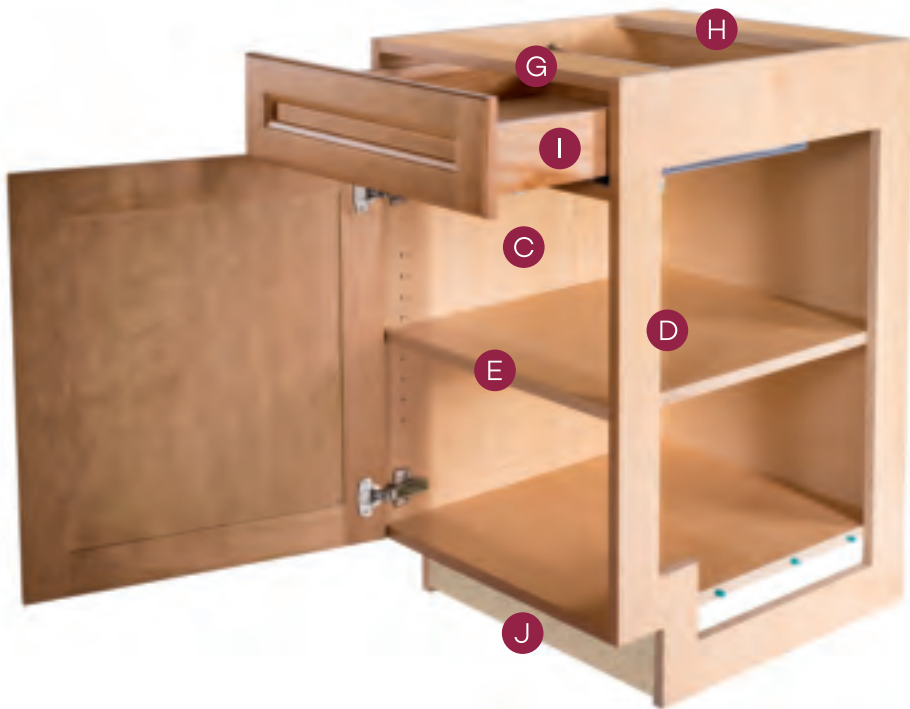

WOOD DOOR COLLECTION STANDARD CABINET CONSTRUCTION

- **A** 3/4" top panel is natural maple laminated furniture board. Front edge has coordinated edge banding to reflect exterior front finish
- **B** 3/4" bottom panel is natural maple laminated furniture board. Front edge has coordinated edge banding to reflect exterior front finish
- **C** Natural maple laminated cabinet interior (interior color options are available)
- **D** 3/4" end panel is natural maple laminated furniture board. Front edge has coordinated edge banding to reflect exterior front finish (panel options are available)

- **E** 3/4" full depth adjustable shelves are natural maple laminated furniture board (interior color options are available)
- **F** 6-way adjustable concealed soft close hinges
- **G** 3/4" x 4" front rail composed of laminated furniture board. Front edge has coordinated edge banding to reflect exterior front finish
- **H** 3/4" x 4" stretcher rail composed of laminated furniture board
- **I** 5/8" solid hardwood drawer sides (drawer options are available). Full extension undermount drawer slides featuring Soft Close
- **J** 3/4" x 4" unfinished furniture board toe kick (matching base toe space cover available)