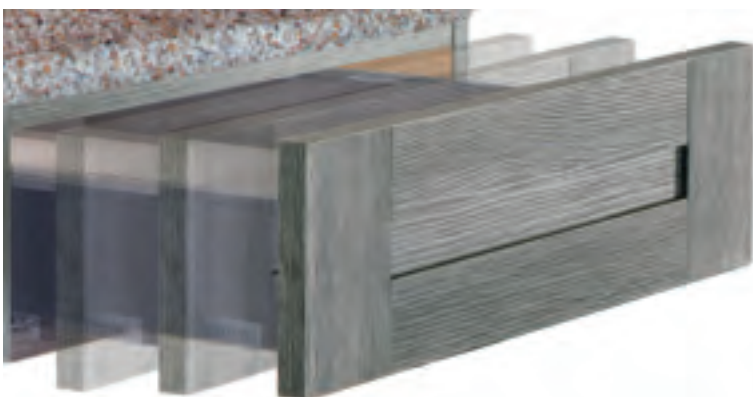

REGAL DOOR COLLECTION STANDARD CABINET CONSTRUCTION

- **A** 3/4" top panel is natural maple laminated furniture board. Front edge has coordinated edge banding to reflect exterior front finish
- **B** 3/4" bottom panel is natural maple laminated furniture board. Front edge has coordinated edge banding to reflect exterior front finish
- **C** Natural maple laminated cabinet interior (interior options are available)
- **D** 3/4" end panel is natural maple laminated furniture board. Front edge has coordinated edge banding to reflect exterior front finish (panel options are available)

- **E** 3/4" full depth adjustable shelves are natural maple laminated furniture board (interior color options are available)
- **F** 6-way adjustable concealed soft close hinges
- **G** 3/4" x 4" front rail composed of laminated furniture board. Front edge has coordinated edge banding to reflect exterior front finish
- **H** 3/4" x 4" stretcher rail composed of laminated furniture board
- **I** 5/8" solid hardwood drawer sides (drawer options are available). Full extension undermount drawer slides featuring Soft Close
- **J** 3/4" x 4" unfinished furniture board toe kick (matching base toe space cover available)

APC - ALL PLYWOOD CONSTRUCTION

Plywood is 3/4" thick.

- Cabinet interior and exterior is natural maple standard
  - Specify finished ends for all exposed ends
  - All end panels will be vertical grain
- Cabinet will have coordinated front edge banded to reflect exterior (front) finish