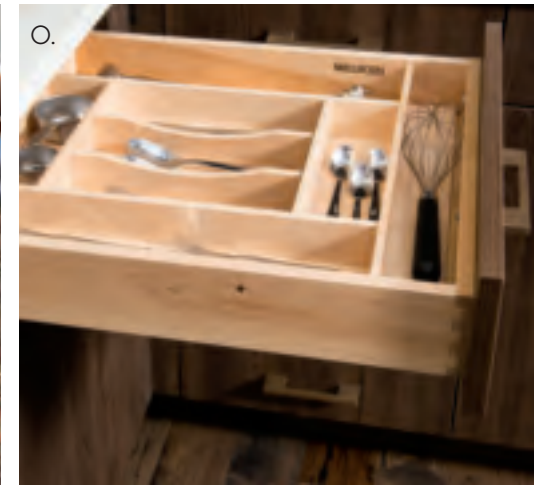

# DETAILS ADD FUNCTION

- A. Cutlery Tray Kits
- B. Shallow Drawer Box Components
- C. Curved Knife Block
- D. Spice Rack Drawer
- E. Spice Rack Drawer
- F. Vanity Drawer with Acrylic Dividers
- G. Vanity Drawer with U-Drawers
- H. Drawer Cutlery Organizer with Wrap Holder and Knife Block Organizer
- I. Deep Drawer Vertical Plate Holder
- J. Deep Drawer Pegged Dish Organizer
- K. Sliding Shelves with Soft Close
- L. Drawer Cutlery Organizer with Wrap Holder and Glass Containers
- M. Drawer Cutlery Organizer
- N. Drawer Cutlery Organizer
- O. Silverware Tray
- P. Shallow Drawer Components