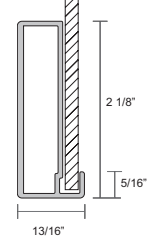

METAL DOOR COLLECTION

These metal door frames can be combined with many of the insert options available, allowing you to create boundless cabinetry styles.

MARSALA

Serenity and Vista profiles are exclusively available with Mirror or tempered Backpainted Glass, creating stunning cabinetry that will intrigue everyone.