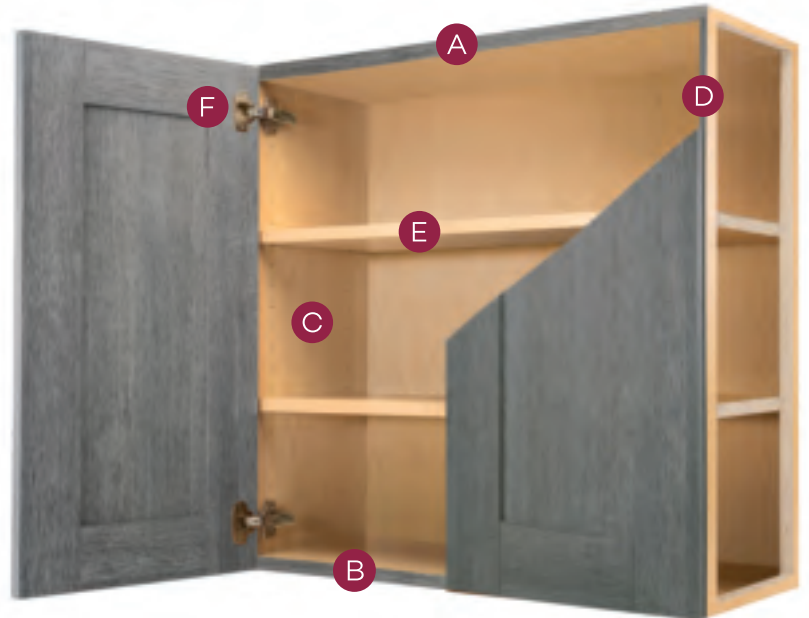

REGAL DOOR COLLECTION STANDARD CABINET CONSTRUCTION

- **A** 3/4" top panel is natural maple laminated furniture board. Front edge has coordinated edge banding to reflect exterior front finish
- **B** 3/4" bottom panel is natural maple laminated furniture board. Front edge has coordinated edge banding to reflect exterior front finish
- **C** Natural maple laminated cabinet interior (interior options are available)
- **D** 3/4" end panel is natural maple laminated furniture board. Front edge has coordinated edge banding to reflect exterior front finish (panel options are available)

- **E** 3/4" full depth adjustable shelves are natural maple laminated furniture board (interior color options are available)
- **F** 6-way adjustable concealed soft close hinges
- **G** 3/4" x 4" front rail composed of laminated furniture board. Front edge has coordinated edge banding to reflect exterior front finish
- **H** 3/4" x 4" stretcher rail composed of laminated furniture board
- **I** 5/8" solid hardwood drawer sides (drawer options are available). Full extension undermount drawer slides featuring Soft Close
- **J** 3/4" x 4" unfinished furniture board toe kick (matching base toe space cover available)

APC - ALL PLYWOOD CONSTRUCTION

Plywood is 3/4" thick.

- Cabinet interior and exterior is natural maple standard
  - Specify finished ends for all exposed ends
  - All end panels will be vertical grain
- Cabinet will have coordinated front edge banded to reflect exterior (front) finish